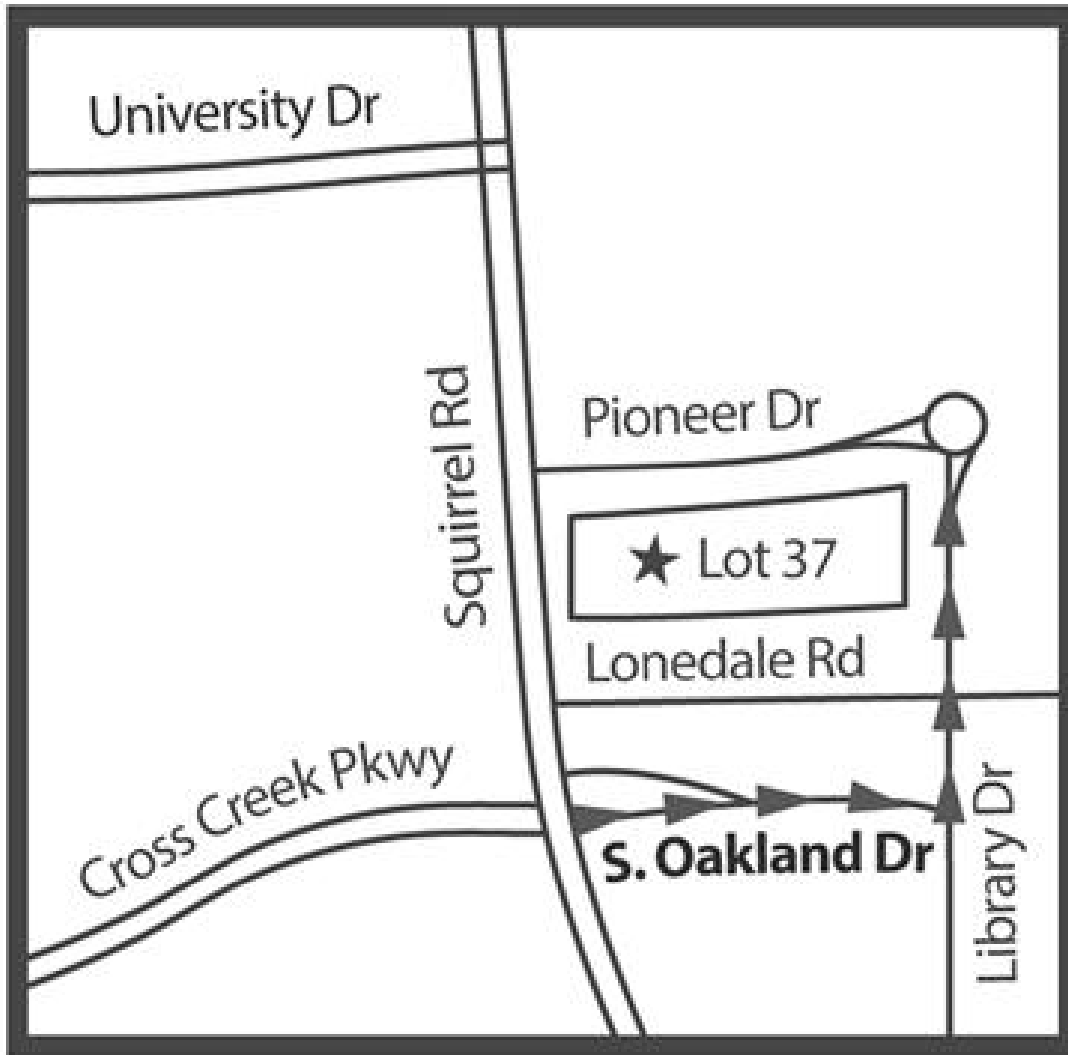

SATURDAY, JUNE 23

Oakland University

[2200 N. Squirrel Road, Rochester](#)

Campus location, Parking Lot #37

NoHaz Traffic: MUST enter on South Oakland Drive from northbound Squirrel Road. South Oakland Drive will be one-way only for NoHaz event.

Construction Alert: Reduced lanes of traffic on Squirrel and Walton Roads around campus.

➡➡➡ Enter Here